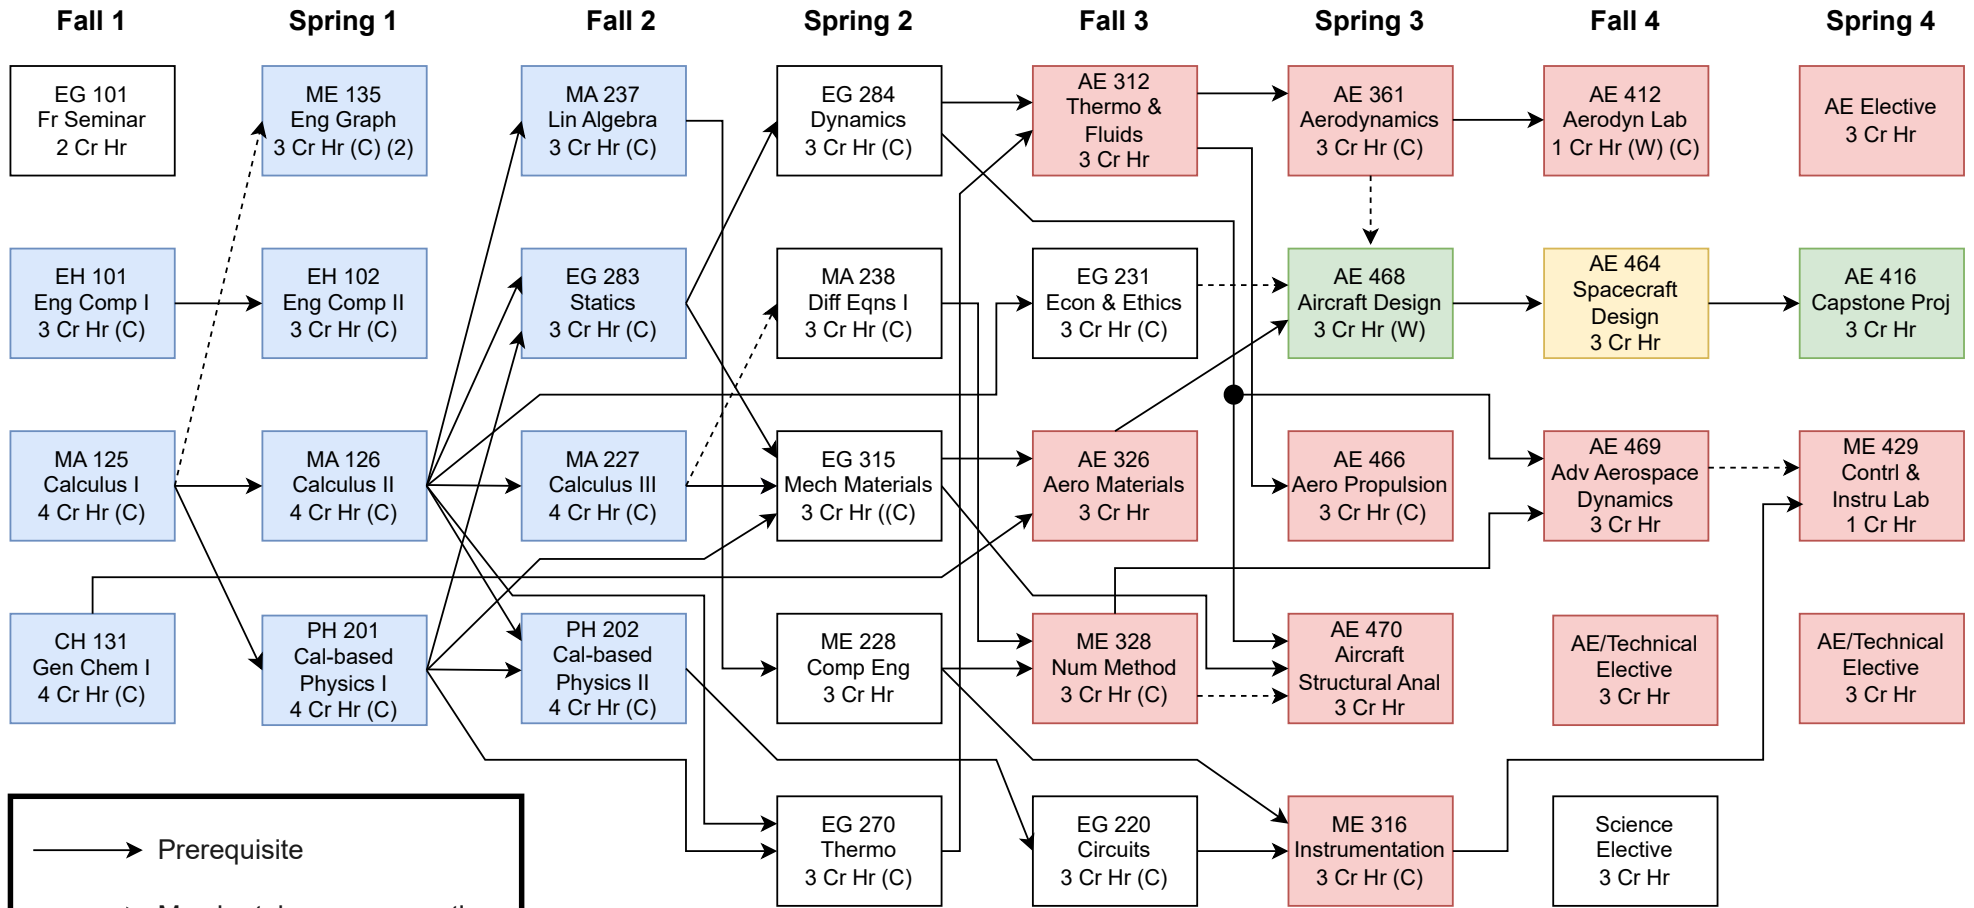

Student name: _____

J00 _____

AE Curriculum Flowchart 2024-2025

→ Prerequisite

- - - - -> May be taken concurrently

Blue box: Required for PCS

Red box: AE/ME courses require PCS

Yellow box: Course offered only in Fall

Green box: Course offered only in Spring

(C) Must receive a C or better

(W) Writing course

(2) No more than 2 attempts

Humanities	Social Sciences
1) _____	1) _____
2) _____	2) _____
3) _____	3) _____