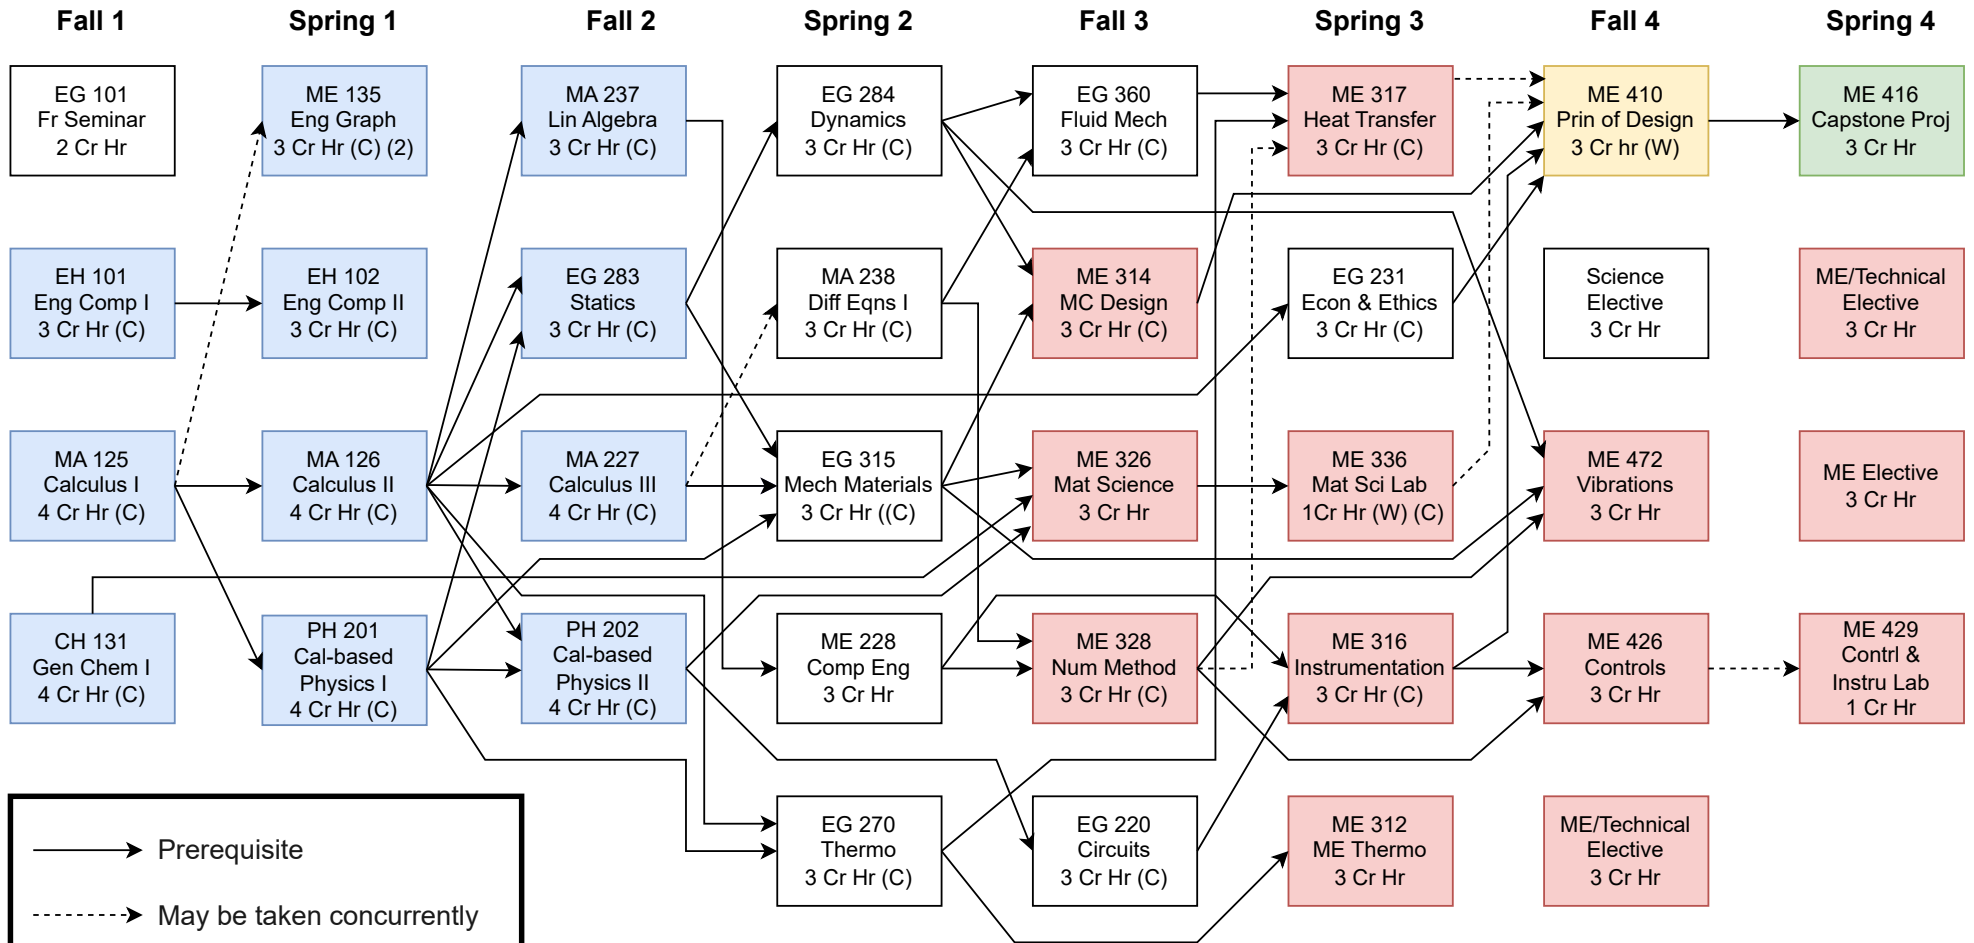

Student name: \_\_\_\_\_

J00 \_\_\_\_\_

# MABE Curriculum Flowchart 2024-2025

———> Prerequisite  
 - - - - -> May be taken concurrently  
 Required for PCS  
 ME courses require PCS  
 Course offered only in Fall  
 Course offered only in Spring  
 (C) Must receive a C or better  
 (W) Writing course  
 (2) No more than 2 attempts

Humanities	Social Sciences
1) _____	1) _____
2) _____	2) _____
3) _____	3) _____

**\* Aerospace Track**  
 - ME elective: Aerodynamics (AE 361)  
 - 2 additional ME electives: (AE 464/468/470)

**\* Biomedical Track**  
 - Sci elective: Gen Chem II (CH 132 & 132L)  
 - Tech elec: Gen Biology I (BLY 121 & 121L), Gen Biology II (BLY 122 & 122L)  
 - ME elective: Intro to BME (BME 467)