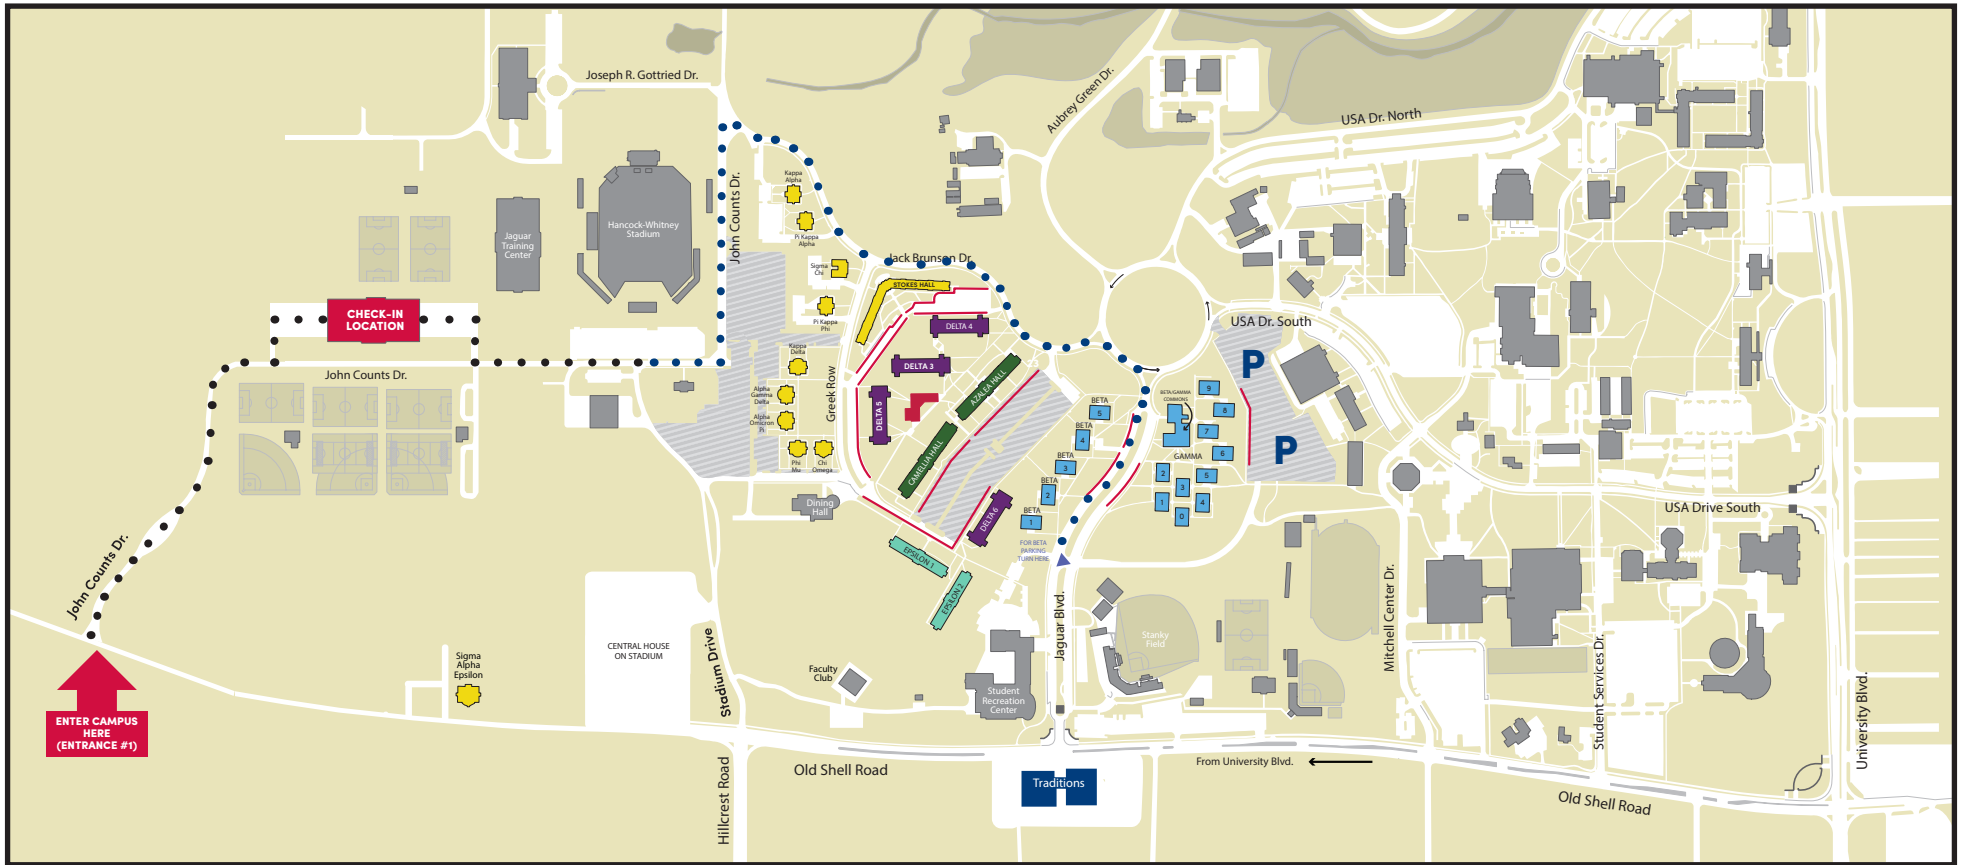

M IN VE

2025

BLUE ROUTE BETA 1-5

- ● ●
Driving Route
- CHECK-IN LOCATION
Drive-Thru Check-In Location
- P
Designated Parking Zone
- Unloading Zone